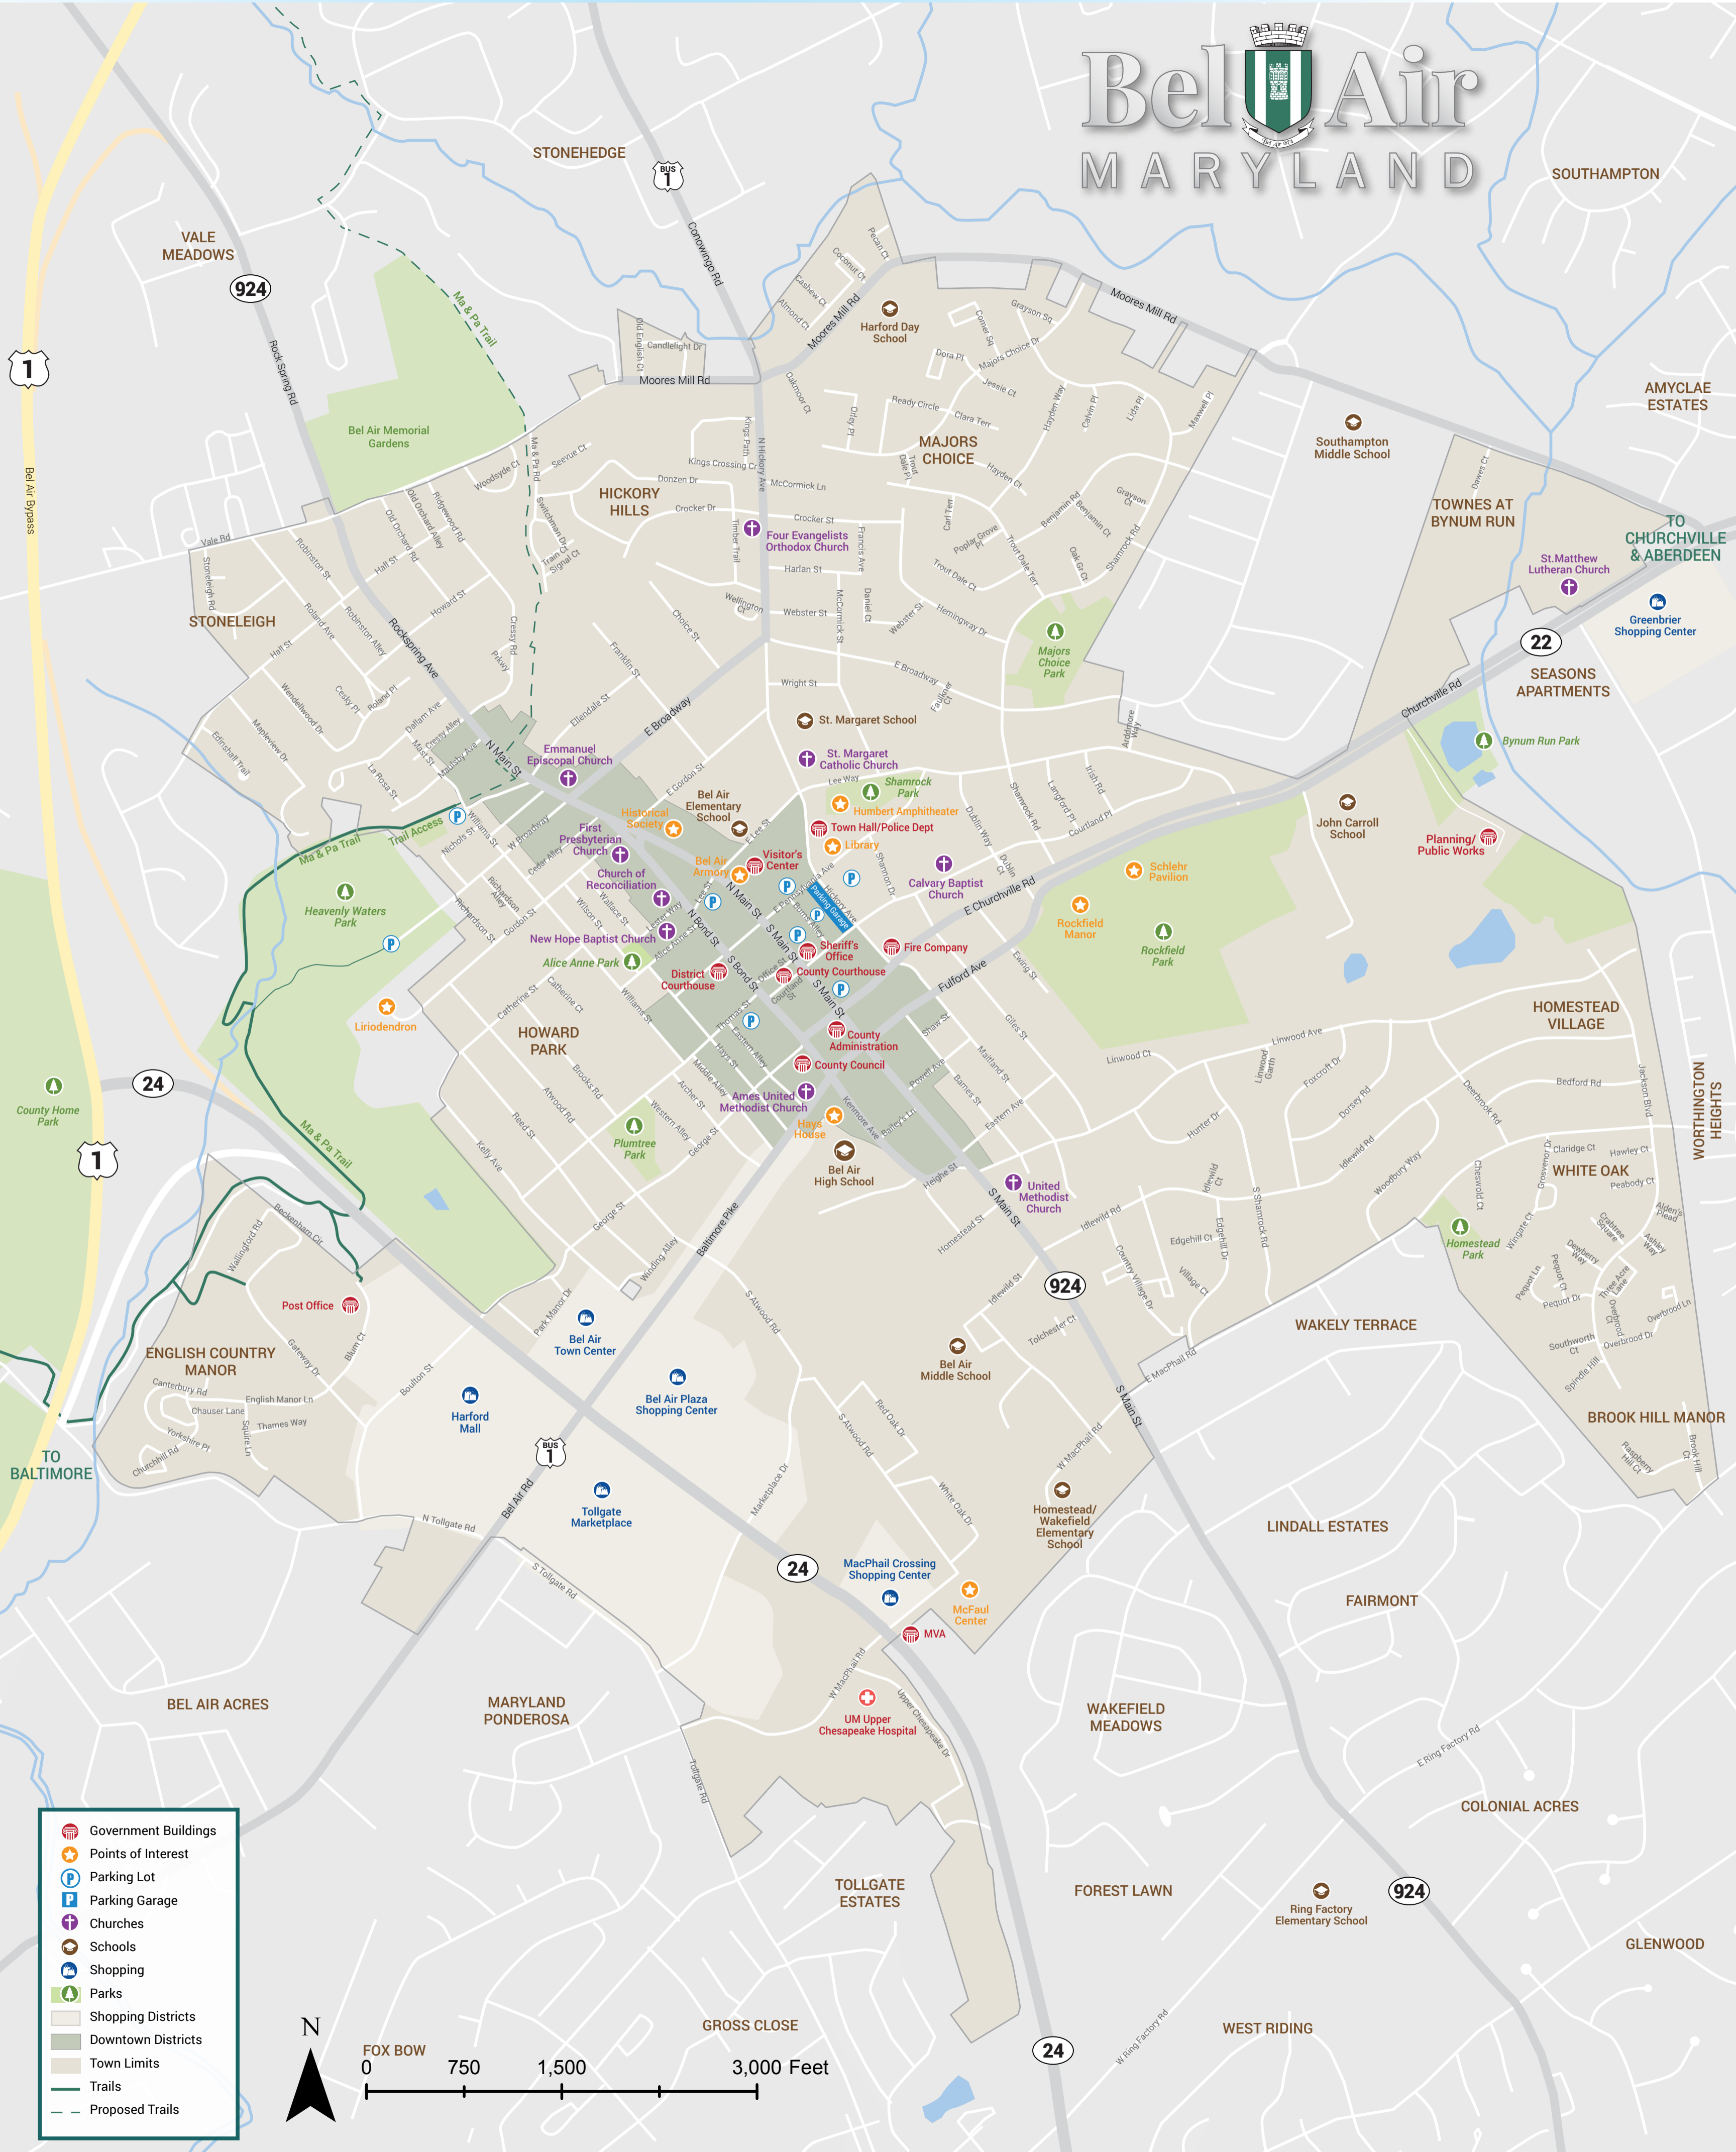

Bel Air MARYLAND

- Government Buildings
- Points of Interest
- Parking Lot
- Parking Garage
- Churches
- Schools
- Shopping
- Parks
- Shopping Districts
- Downtown Districts
- Town Limits
- Trails
- Proposed Trails

FOX BOW
0 750 1,500 3,000 Feet