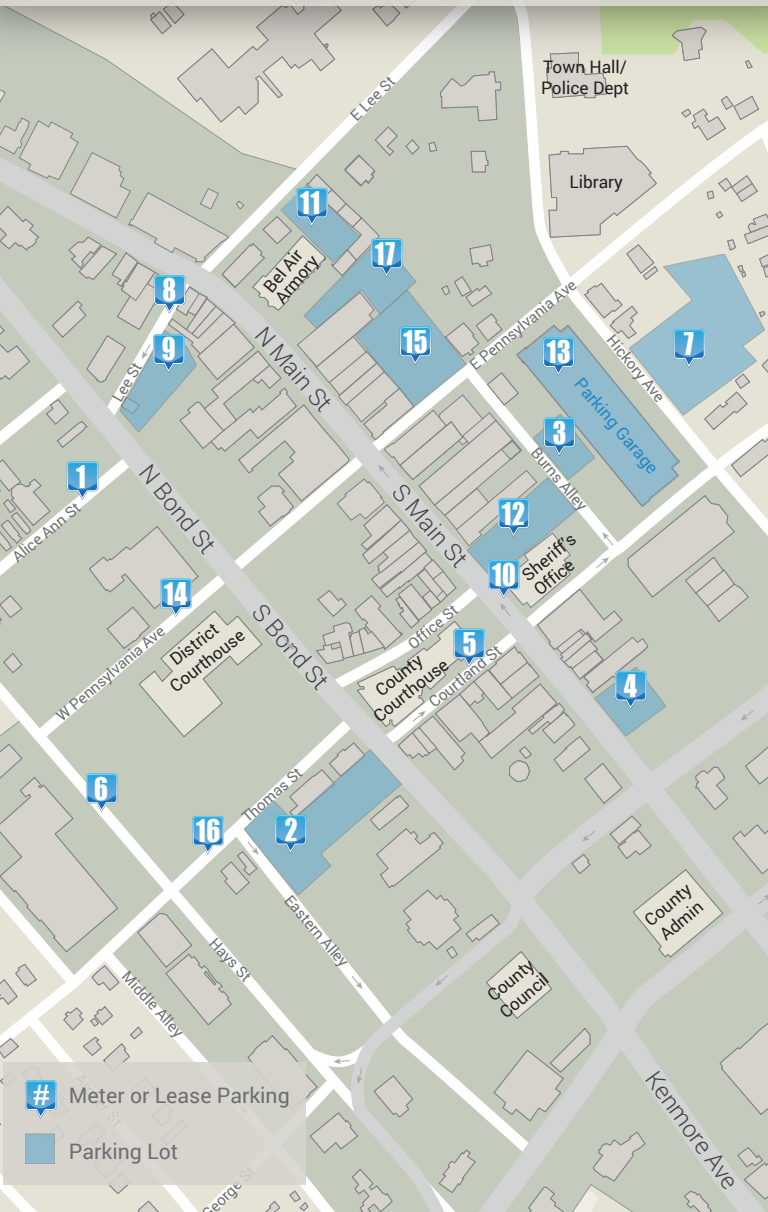

Bel Air

MARYLAND

PUBLIC PARKING GUIDE

See reverse side for rates and time limits.

DOWNTOWN BEL AIR PUBLIC PARKING GUIDE

Location	Meter Fee	Limit
1 Alice Anne Street (V)	50¢/hr	3 hrs
2 Bond/Thomas Lot \$35 monthly permit	50¢/hr	6 hrs
3 Burns Alley Lot	50¢/hr	2 hrs
4 South Main Street Lot	50¢/hr	2 hrs
5 Courtland Street	50¢/hr	2 hrs
6 Hays Street		
Thomas to Alice Anne - E Side	50¢/hr	3 hrs
Thomas to Alice Anne - W Side	50¢/hr	2 hrs
Thomas to Route 1- E Side	50¢/hr	6 hrs
7 Hickory Avenue Lot (V) \$25 monthly permit	50¢/hr	2 hrs
8* Lee Street (V)	50¢/hr	2 hrs
9 Lee Street Lot \$35 monthly permit	Lease only	6 hrs
10* Main Street	50¢/hr	2 hrs
11 Armory Lot	Free for Armory Marketplace Patrons	2 hrs
12 Downtown Lot	50¢/hr	4 hrs
13 Parking Garage (V) \$35 monthly permit	50¢/hr	All Day
14 Pennsylvania Avenue	50¢/hr	2 hrs
15 Pennsylvania Avenue Lot	Free	15min/2hrs
16 Thomas Street East of Hays	50¢/hr	2 hrs
17 23 N Main (Armory Events)	Free during weekends and evenings only	

Handicapped Parking available on all Town Lots

(V) Voucher available for all day parking (\$3 per day)
\$15 book for 5 days

* Meters offer the first 15 mins free by pressing the grey button

For Additional Information Call or Visit Our Website