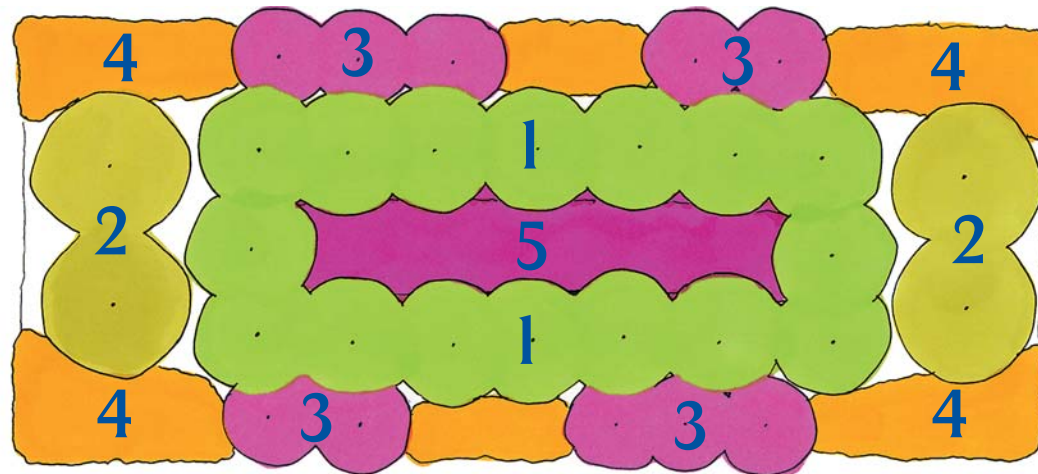

1 Compact American
Cranberrybush
(*Viburnum trilobum*
'Bailey Compact')
Height: 4-5'
Space: 4' o. c.
Blooms: White flowers in May.
Deep red fall foliage. Red
berries into winter.
Blooms: May

viburnum trilobum fruit

viburnum trilobum flowers

viburnum trilobum fall color

The Easy Shrub Garden Layout

5 Marsh Milkweed
(*Asclepias incarnata*)
Height: 3-5 feet
Space: 1 foot
Blooms: June through August

2 Annabelle Hydrangea
(*Hydrangea arborescens* 'Annabelle')
Height: 4-5'
Space: 4' o. c.
Blooms: white flowers
June - July

4 stella de Oro Daylily
(*Hemerocallis* 'Stella de Oro')
Height: 15 inches
Space: 15 inches
Blooms: May to Frost

3 Anthony Waterer Spirea
(*Spirea x bumalda* 'Anthony Waterer')
Height: 2-3 '
Space: 3' o. c.
Blooms: June - July rose-pink
flowers Red leaves in fall